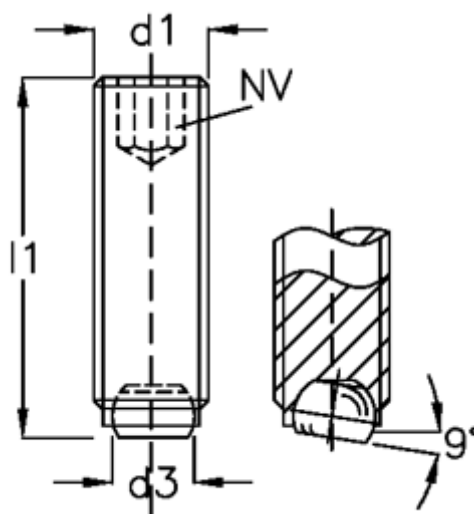

Data Sheet

Article number: 20904657B

Description: E+G Ball point screw
GN 605-M10-12-V

Measures

d1	= M10
d2	= 7.0
d3	= 6.0
Internal hexagon	= 5
l1	= 12